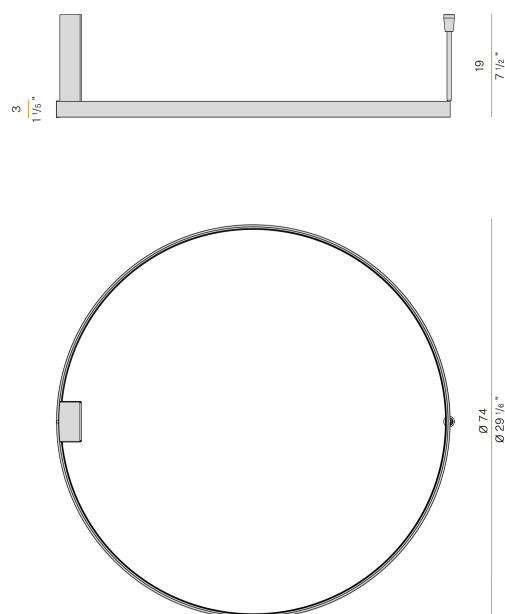

### Data sheet

CODE	P03317.075.0402
SYSTEM POWER CONSUMPTION	42W
EFFICACY	72.83lm/W
LIGHT SOURCE	LED
LIGHT SOURCE LIFETIME	L70 (B50) 60.000h
COLOUR TEMPERATURE	3000K Ra>90
LIGHT DISTRIBUTION	diffused
POWER SUPPLY	220-240V AC
FREQUENCY	50/60Hz
ELECTRICAL CONFIGURATION	dimmable (DALI/Push DIM)
DRIVER	integrated included
NOMINAL LUMINOUS FLUX	4252lm
LUMEN OUTPUT	3059lm
EFFICIENCY	71.9%
WEIGHT	1,80 Kg
PROTECTION DEGREE	IP20
COLOUR TOLLERANCES	SDCM 3
PACKING DIMENSIONS	83,0 x 83,0 x 10,0 cm

### Technical drawing